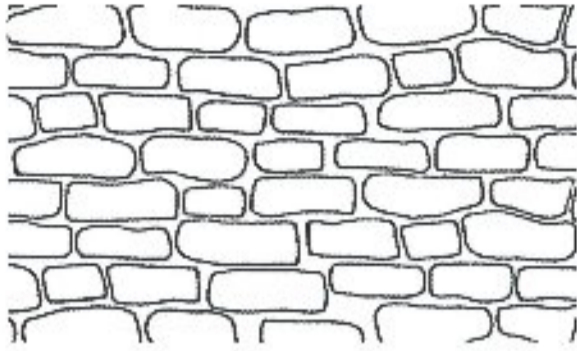

Each box contains:
Stencils 1,076 sf or 100 m² per roll & Blu-Tac Adhesive
Headers: 328 lf or 100 m per roll & Blu-Tac Adhesive

Antique Cobblestone
Largest: 305x150 (mm) or 12x6 (in)

Flagstone
Largest: 430x290 (mm) or 17x11.5 (in)

Belgium Brick
Variable x 125 (mm) or 5 (in) High

Ashlar Tile
285x315 (mm) or 11x12.5 (in) Largest Tile

Austrian Cobble
Average 225x140 (mm) or 9x5.5 (in)

Inca Stone
Largest: 430x290 (mm) or 17x11.5 (in)

Basketweave
195x90 (mm) or 7.6x3.5 (in)

Roman Paver
Variable x 130 (mm) or 5 (in) High

London Cobblestone
Variable x 145 (mm) or 5.75 (in) high

Random Stone
Average: 265x265 (mm) or 10.5x10.5 (in)

Used Herringbone*
235x110 (mm) or 9.25x4.3 (in)

Spanish Tile
225x225 (mm) or 9x9 (in)

Quarry Tile 2 Sizes
275x275 & 220x220 (mm) or 11x11 & 8.5x8.5 (in)

These Stencils are of the Highest Quality and Made in the USA!