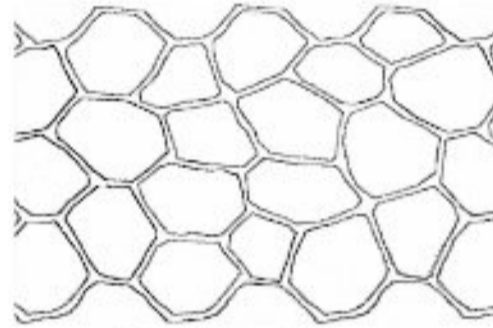

Each box contains:
Stencils 1,076 sf or 100 m² per roll & Blu-Tac Adhesive
Headers: 328 lf or 100 m per roll & Blu-Tac Adhesive

Antique Cobblestone
Largest: 305x150 (mm) or 12x6 (in)

Flagstone
Largest: 430x290 (mm) or 17x11.5 (in)

Belgium Brick
Variable x 125 (mm) or 5 (in) High

Ashlar Tile
285x315 (mm) or 11x12.5 (in) Largest Tile

Austrian Cobble
Average 225x140 (mm) or 9x5.5 (in)

Inca Stone
Largest: 430x290 (mm) or 17x11.5 (in)

Basketweave
195x90 (mm) or 7.6x3.5 (in)

Roman Paver
Variable x 130 (mm) or 5 (in) High

London Cobblestone
Variable x 145 (mm) or 5.75 (in) high

Random Stone
Average: 265x265 (mm) or 10.5x10.5 (in)

Used Herringbone*
235x110 (mm) or 9.25x4.3 (in)

Spanish Tile
225x225 (mm) or 9x9 (in)

Quarry Tile 2 Sizes
275x275 & 220x220 (mm) or 11x11 & 8.5x8.5 (in)

These Stencils are of the Highest Quality and Made in the USA!